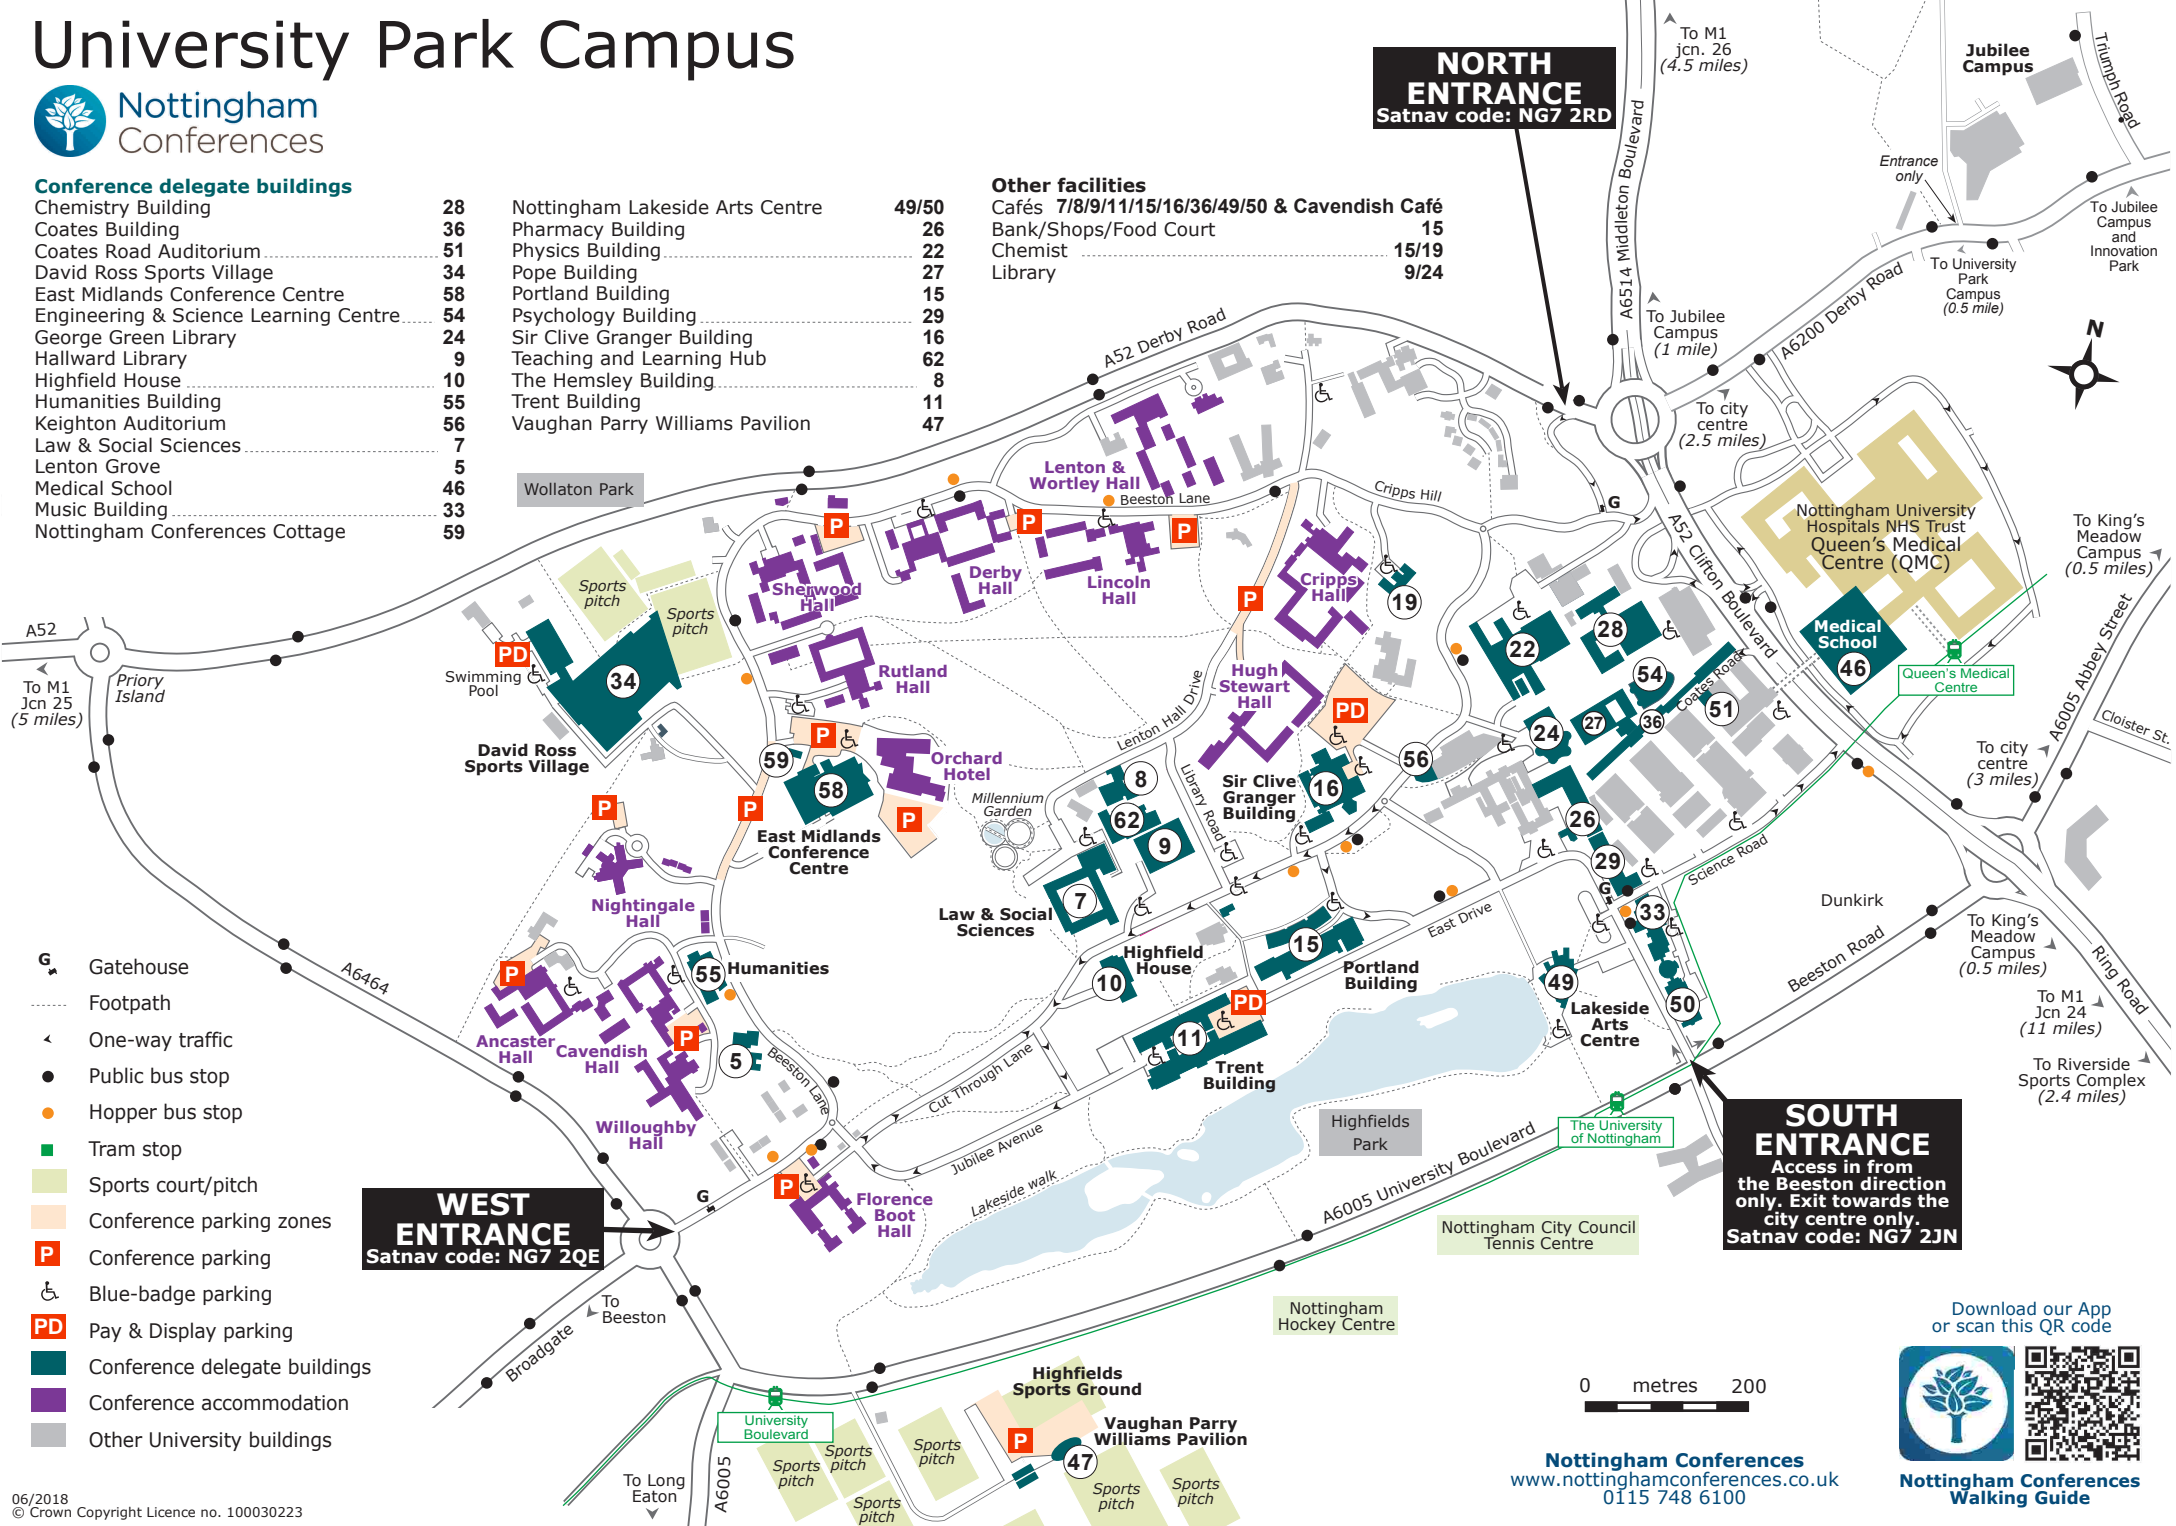

## Conference delegate buildings

Chemistry Building	28
Coates Building	36
Coates Road Auditorium	51
David Ross Sports Village	34
East Midlands Conference Centre	58
Engineering & Science Learning Centre	54
George Green Library	24
Hallward Library	9
Highfield House	10
Humanities Building	55
Keighton Auditorium	56
Law & Social Sciences	7
Lenton Grove	5
Medical School	46
Music Building	33
Nottingham Conferences Cottage	59

Nottingham Lakeside Arts Centre	49/50
Pharmacy Building	26
Physics Building	22
Pope Building	27
Portland Building	15
Psychology Building	29
Sir Clive Granger Building	16
Teaching and Learning Hub	62
The Hemsley Building	8
Trent Building	11
Vaughan Parry Williams Pavilion	47

## Other facilities

Cafés 7/8/9/11/15/16/36/49/50 & Cavendish Café	
Bank/Shops/Food Court	15
Chemist	15/19
Library	9/24

- G Gatehouse
- Footpath
- One-way traffic
- Public bus stop
- Hopper bus stop
- Tram stop
- Sports court/pitch
- Conference parking zones
- P Conference parking
- Blue-badge parking
- PD Pay & Display parking
- Conference delegate buildings
- Conference accommodation
- Other University buildings

**WEST ENTRANCE**  
Satnav code: NG7 2QE

**NORTH ENTRANCE**  
Satnav code: NG7 2RD

**SOUTH ENTRANCE**  
Access in from the Beeston direction only. Exit towards the city centre only.  
Satnav code: NG7 2JN