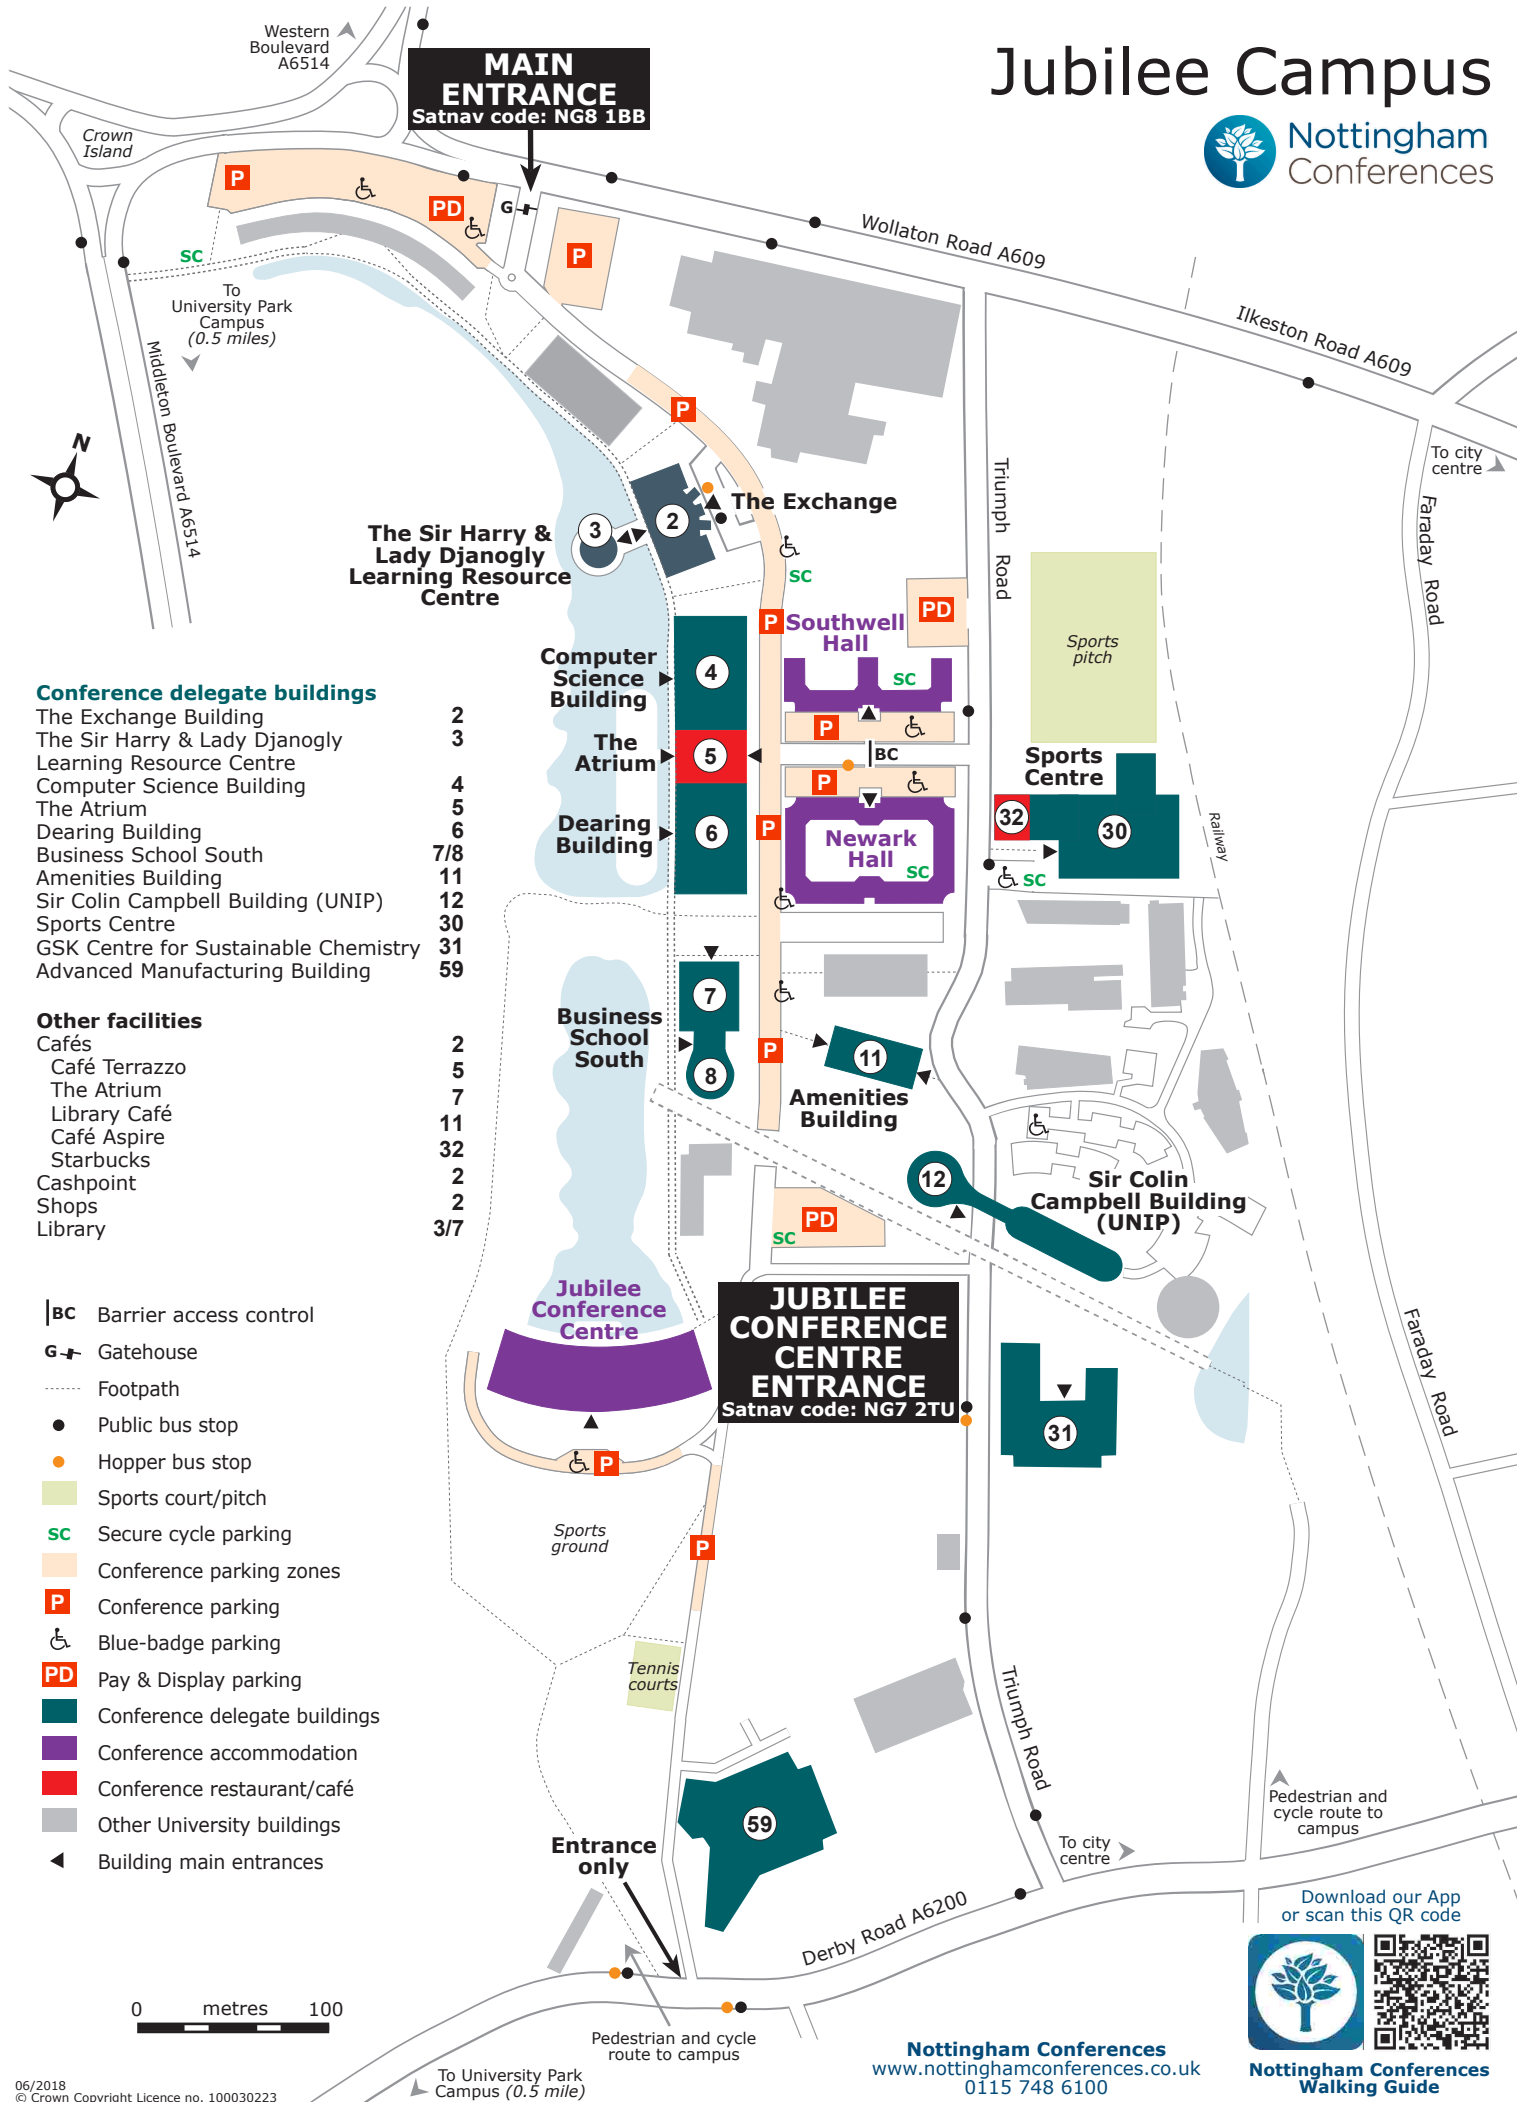

Jubilee Campus

MAIN ENTRANCE
Satnav code: NG8 1BB

JUBILEE CONFERENCE CENTRE ENTRANCE
Satnav code: NG7 2TU

Conference delegate buildings

- The Exchange Building 2
- The Sir Harry & Lady Djanogly Learning Resource Centre 3
- Computer Science Building 4
- The Atrium 5
- Dearing Building 6
- Business School South 7/8
- Amenities Building 11
- Sir Colin Campbell Building (UNIP) 12
- Sports Centre 30
- GSK Centre for Sustainable Chemistry 31
- Advanced Manufacturing Building 59

Other facilities

- Cafés 2
- Café Terrazzo 5
- The Atrium 7
- Library Café 11
- Café Aspire 32
- Starbucks 2
- Cashpoint 2
- Shops 2
- Library 3/7

BC Barrier access control

G Gatehouse

..... Footpath

● Public bus stop

● Hopper bus stop

■ Sports court/pitch

SC Secure cycle parking

■ Conference parking zones

P Conference parking

♿ Blue-badge parking

PD Pay & Display parking

■ Conference delegate buildings

■ Conference accommodation

■ Conference restaurant/café

■ Other University buildings

◀ Building main entrances

0 metres 100

Download our App
or scan this QR code