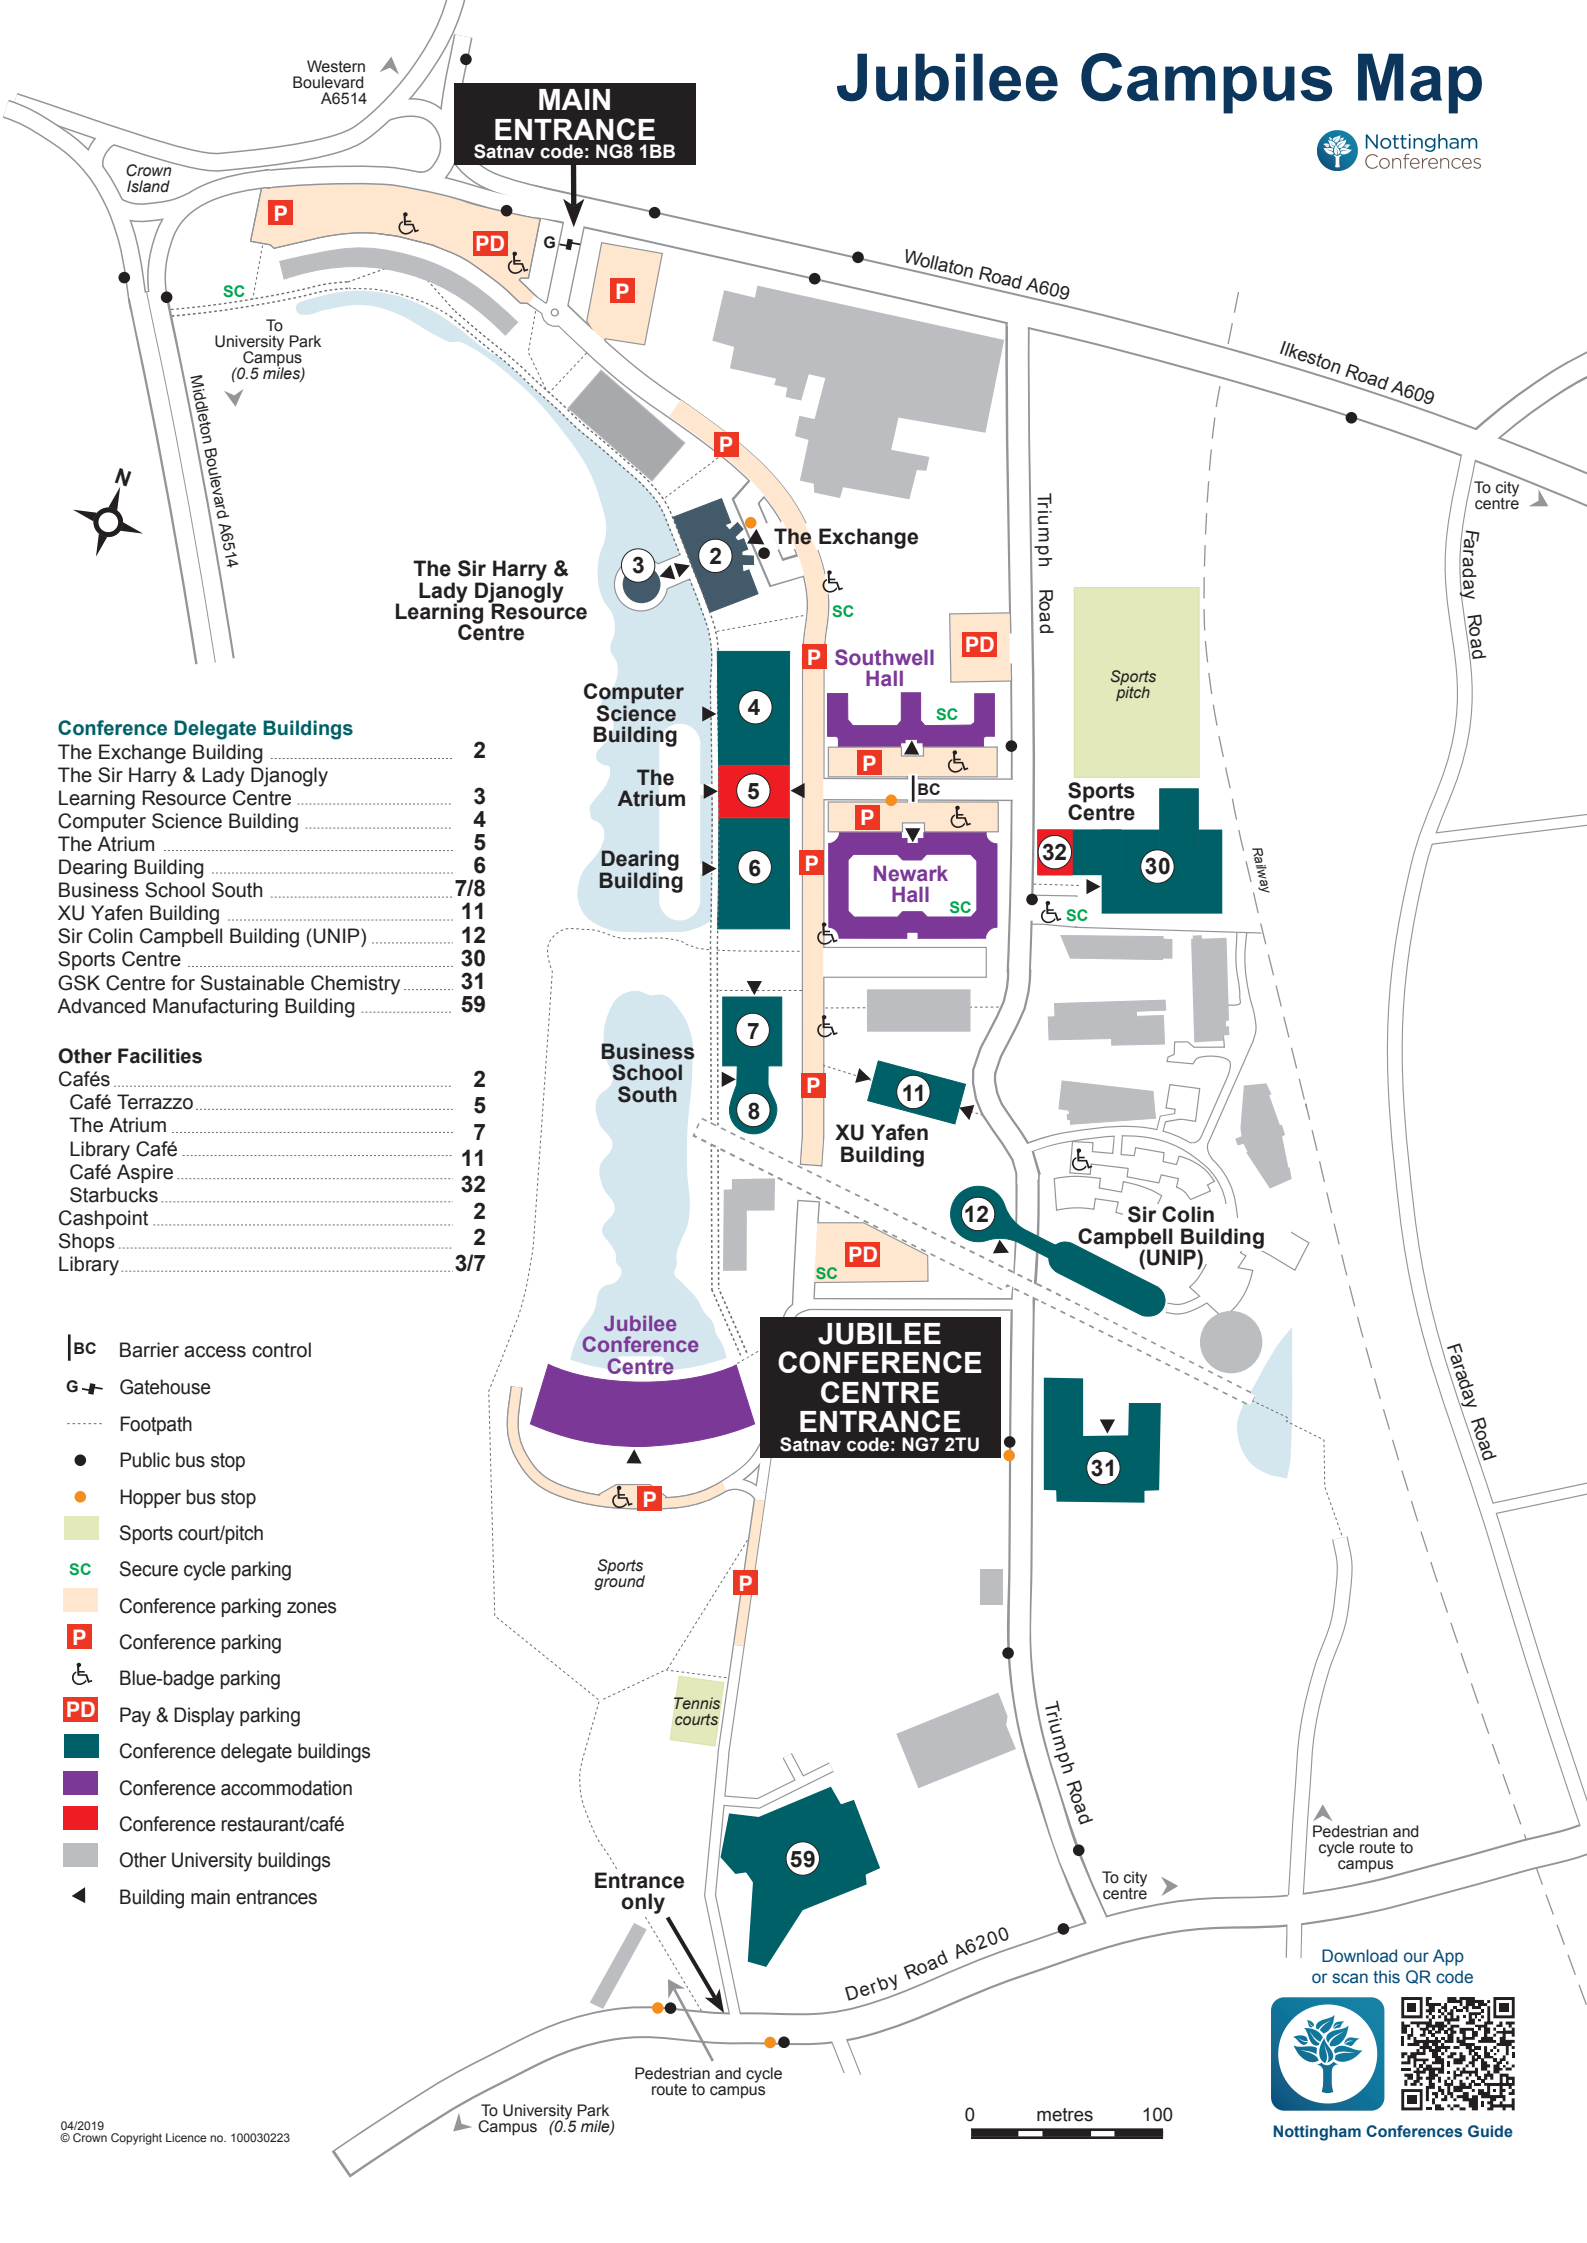

Jubilee Campus Map

MAIN ENTRANCE
Satnav code: NG8 1BB

JUBILEE CONFERENCE CENTRE ENTRANCE
Satnav code: NG7 2TU

Conference Delegate Buildings

| | |
|--|-----|
| The Exchange Building | 2 |
| The Sir Harry & Lady Djanogly Learning Resource Centre | 3 |
| Computer Science Building | 4 |
| The Atrium | 5 |
| Dearing Building | 6 |
| Business School South | 7/8 |
| XU Yafen Building | 11 |
| Sir Colin Campbell Building (UNIP) | 12 |
| Sports Centre | 30 |
| GSK Centre for Sustainable Chemistry | 31 |
| Advanced Manufacturing Building | 59 |

Other Facilities

| | |
|---------------|-----|
| Cafés | 2 |
| Café Terrazzo | 5 |
| The Atrium | 7 |
| Library Café | 11 |
| Café Aspire | 32 |
| Starbucks | 2 |
| Cashpoint | 2 |
| Shops | 2 |
| Library | 3/7 |

- BC** Barrier access control
- G** Gatehouse
- Footpath
- Public bus stop
- Hopper bus stop
- Sports court/pitch
- SC Secure cycle parking
- Conference parking zones
- P** Conference parking
- ♿ Blue-badge parking
- PD** Pay & Display parking
- Conference delegate buildings
- Conference accommodation
- Conference restaurant/café
- Other University buildings
- ◀ Building main entrances

Download our App
or scan this QR code

0 metres 100