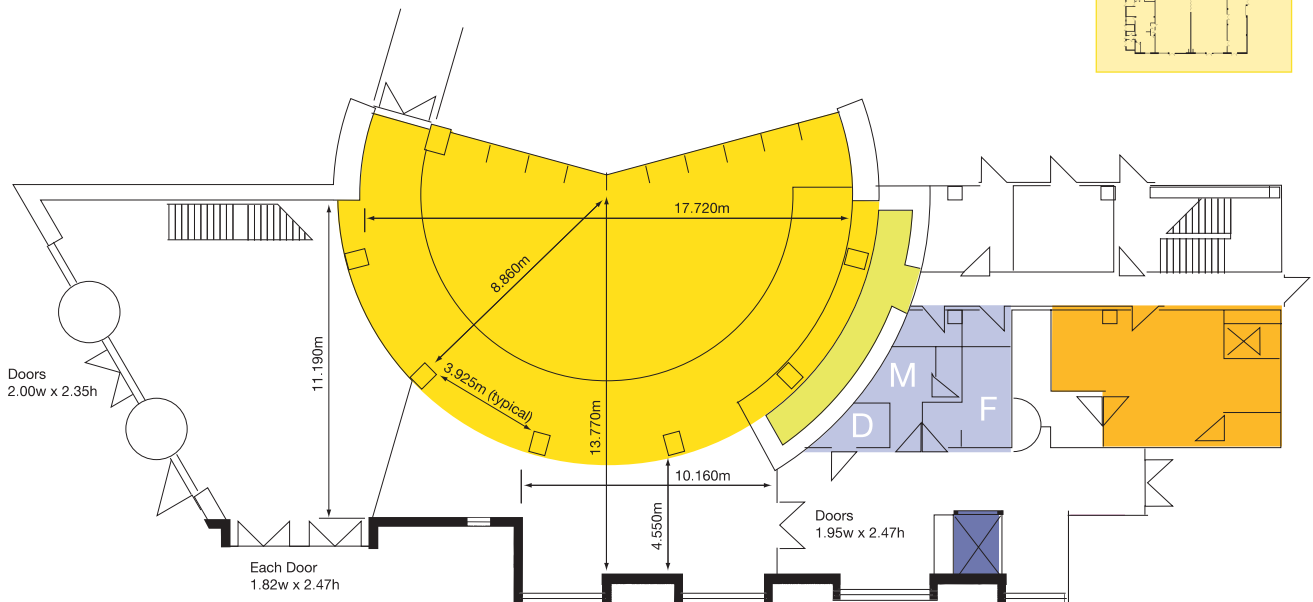

Ground Floor Atrium

FACILITIES

**AREA
ATRIUM**

FACILITIES			AREA ATRIUM
Capacities	Drinks reception	450	
	Dinner		96
	Dinner/Dance		60
	Buffet (standup)		150
	Buffet (sitdown)		50
Lighting	Fluorescent		yes
	Controls in room		yes
	Blackout to windows		no
Power	13 amp sockets		yes
Projection	Number of screens		
	Size		
	Height off floor		
Communications	Telephone points	4	
	Data		4