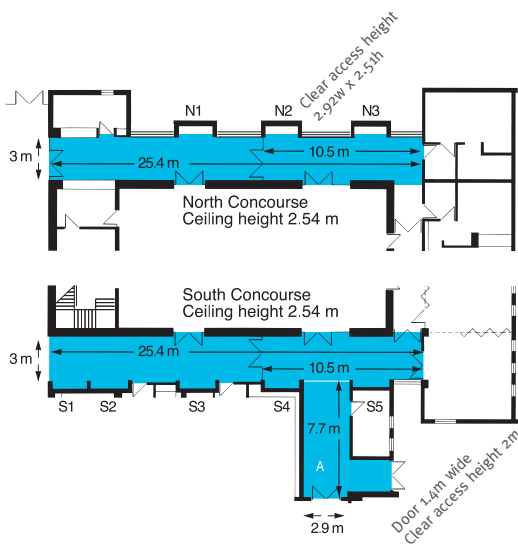

Loading Bay

Ceiling height 4.2 m
Clear access height 3.5 m

FACILITIES

**AREA
PROVISION**

FACILITIES

**AREA
PROVISION**

Lighting	Fluorescent Controls in room	yes yes	Power	13 amp sockets	yes
----------	---------------------------------	------------	-------	----------------	-----

North & South Concourse

Ceiling A height 2.47 m
Ceiling height of alcoves 2.28 m

Alcove dimensions

- N1, N2, N3 2.23 m x 0.48 m
- S1 2.16 m x 0.48 m
- S2 2.13 m x 0.48 m
- S3, S4, S5 2.23 m x 0.48 m

FACILITIES

**AREA
NORTH CORRIDOR**

**AREA
SOUTH CORRIDOR**

Sound	Paging system	yes		yes
Lighting	Fluorescent & downlighters Lighting tracks	yes yes		yes yes
Power	13 amp sockets	yes		yes