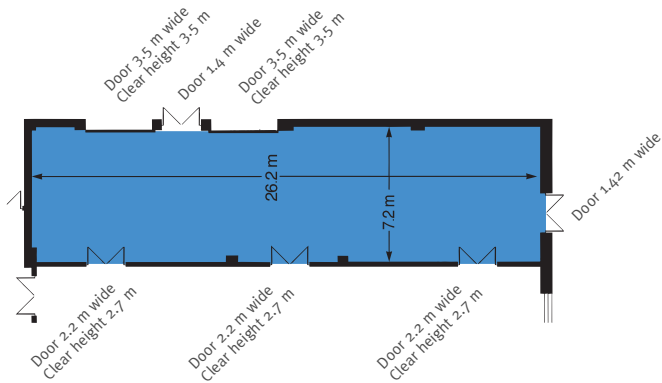

Loading Bay

Ceiling height 4.2 m
Clear access height 3.5 m

FACILITIES

**AREA
PROVISION**

FACILITIES

**AREA
PROVISION**

Lighting	Fluorescent Controls in room	yes yes	Power	13 amp sockets	yes
----------	---------------------------------	------------	-------	----------------	-----

North & South Concourse

Ceiling A height 2.47 m
Ceiling height of alcoves 2.28 m

Alcove dimensions

- N1, N2, N3 2.23 m x 0.48 m
- S1 2.16 m x 0.48 m
- S2 2.13 m x 0.48 m
- S3, S4, S5 2.23 m x 0.48 m

FACILITIES