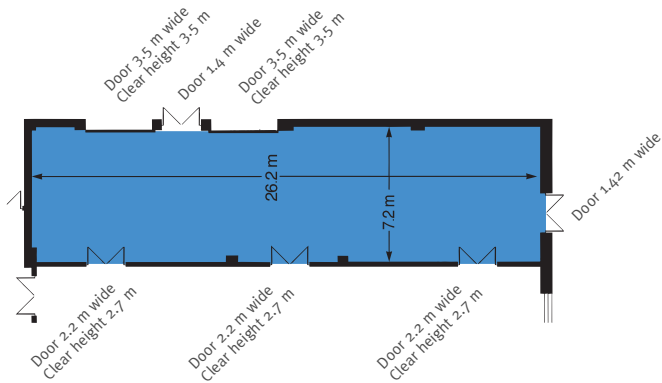

Loading Bay

Ceiling height 4.2 m
Clear access height 3.5 m

FACILITIES

AREA PROVISION

FACILITIES

AREA PROVISION

Lighting	Fluorescent Controls in room	yes yes	Power	13 amp sockets	yes
----------	---------------------------------	------------	-------	----------------	-----

North & South Concourse

Ceiling A height 2.47 m
Ceiling height of alcoves 2.28 m

Alcove dimensions

- N1, N2, N3 2.23 m x 0.48 m
- S1 2.16 m x 0.48 m
- S2 2.13 m x 0.48 m
- S3, S4, S5 2.23 m x 0.48 m

FACILITIES

AREA NORTH CORRIDOR

AREA SOUTH CORRIDOR

Sound	Paging system	yes		yes
Lighting	Fluorescent & downlighters Lighting tracks	yes yes		yes yes
Power	13 amp sockets	yes		yes