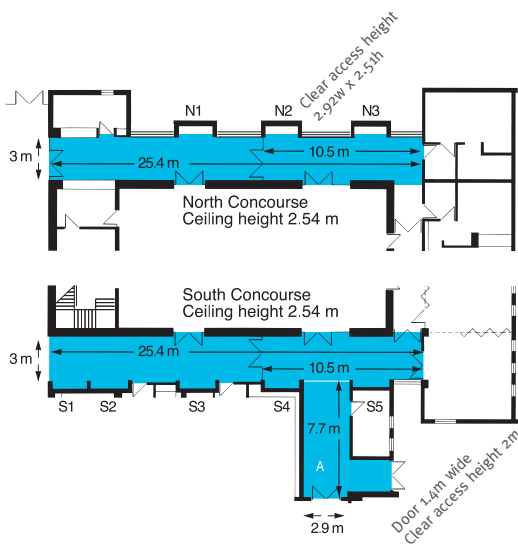

Loading Bay

Ceiling height 4.2 m
Clear access height 3.5 m

FACILITIES

AREA PROVISION

FACILITIES

AREA PROVISION

Lighting	Fluorescent Controls in room	yes yes	Power	13 amp sockets	yes
----------	---------------------------------	------------	-------	----------------	-----

North & South Concourse

Ceiling A height 2.47 m
Ceiling height of alcoves 2.28 m

Alcove dimensions

- N1, N2, N3 2.23 m x 0.48 m
- S1 2.16 m x 0.48 m
- S2 2.13 m x 0.48 m
- S3, S4, S5 2.23 m x 0.48 m

FACILITIES

AREA NORTH CORRIDOR

AREA SOUTH CORRIDOR

Sound	Paging system	yes		yes
Lighting	Fluorescent & downlighters Lighting tracks	yes yes		yes yes
Power	13 amp sockets	yes		yes